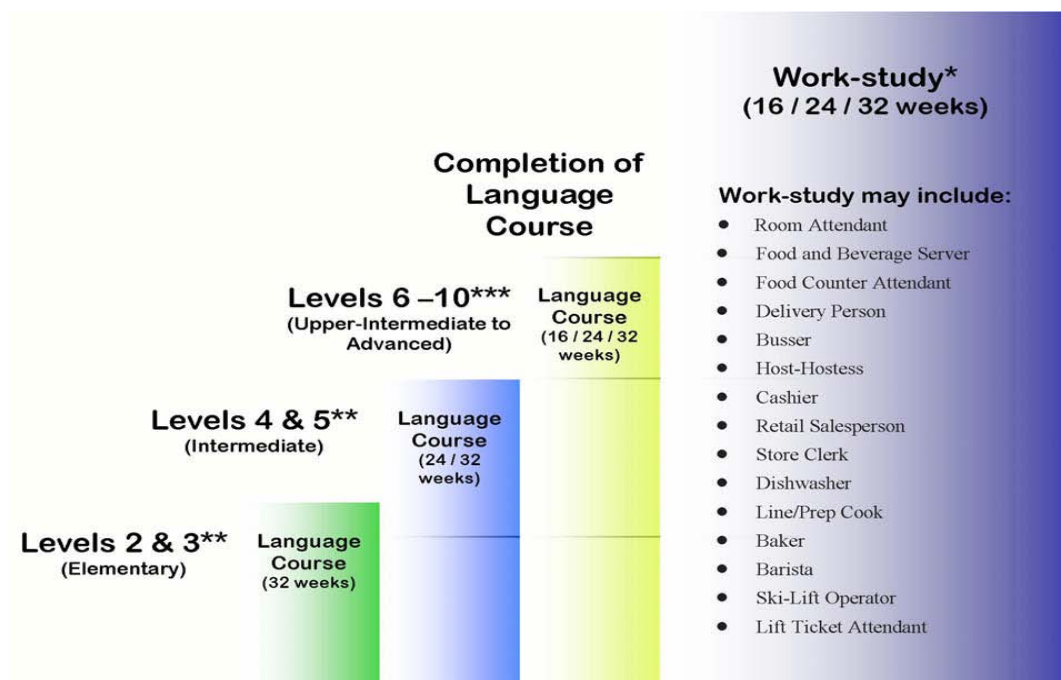

Students enrolling in the Work & Study Program will have 16, 24, or 32 weeks of English language training in our Specialized Intensive or Specialized Super-Intensive Course followed by a paid work experience of equal length.

* Work-study portion of the course must match or be less than duration of language course.

** Students who enter the program at Eurocentres level 5 or lower will be required to take the 24 / 32 week course.